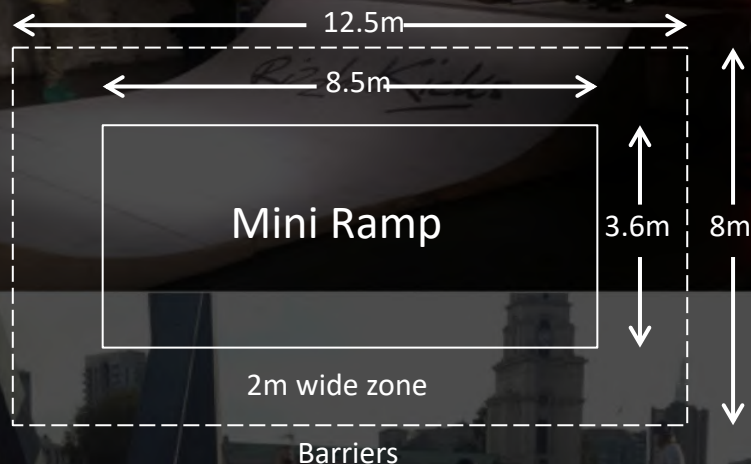

## 3ft Mini Ramp Hire

Our three foot high mini ramp is designed to be easily erected in just one hour.

This ramp is great for public participation and beginners and is a fun ramp for riders of all ages and abilities across all the wheeled sports. This ramp is available for dry hires as well as being available as part of a package, which can include pro demonstrations and/or workshops.

This ramp has a Skatelite surface which means zero water absorption making it hard for rain to stop play. This ramp requires reasonably level ground and an area of 8 x 12m including 2m safety zone around the ramp.